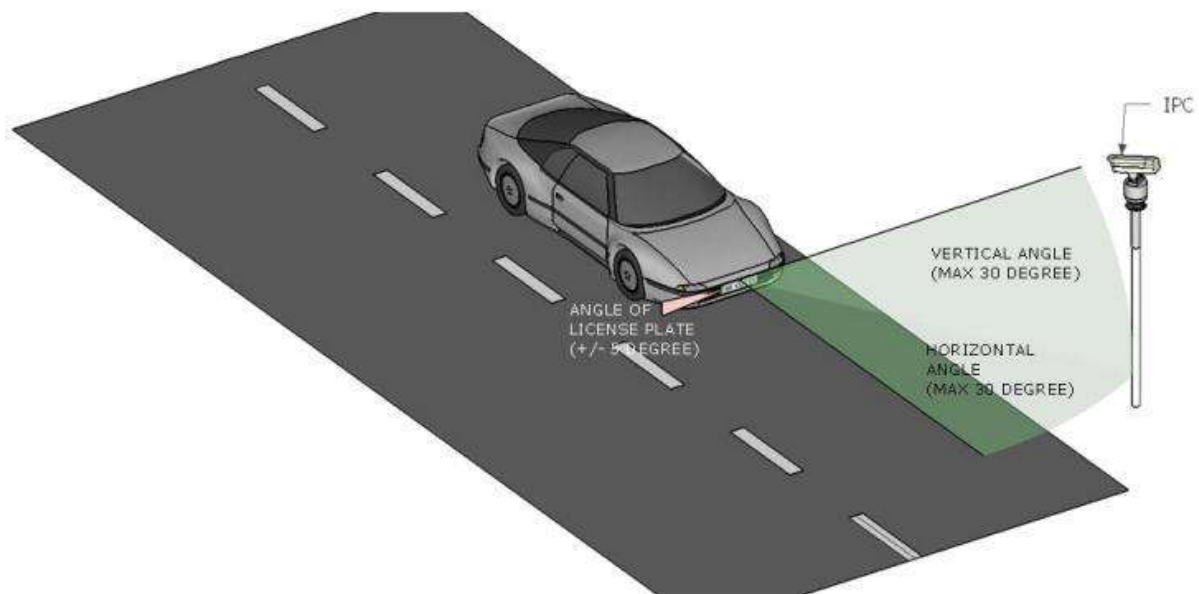

## *LPR camera installation*

- 1) LP width should be not less than 130 pix on frame
- 2) Vertical angle should be less than 30 degree;
- 3) Horizontal angle should be less than 30 degree;
- 4) LP angle should be less than 5 degree in both side.